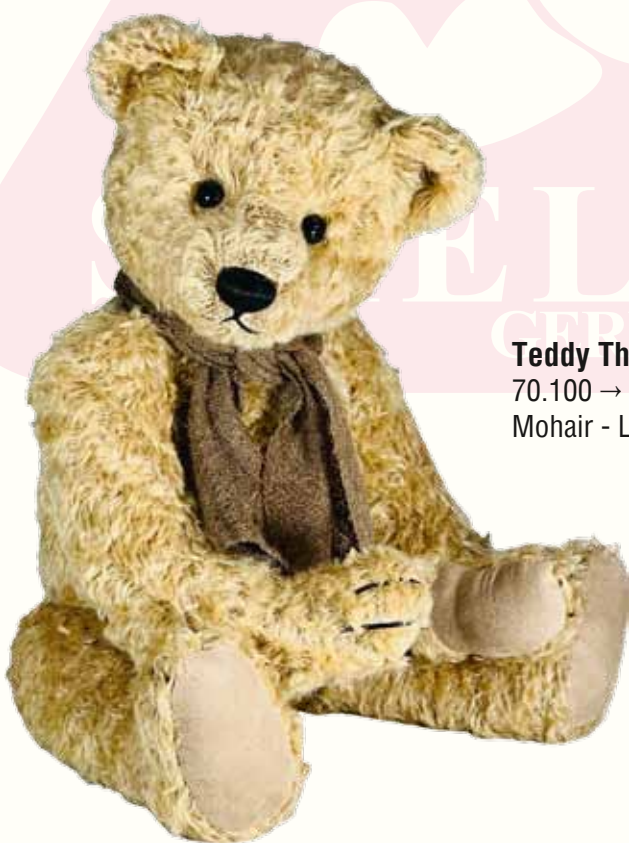

Teddy Marlin

70.112 → 040 cm

Mohair - Limited edition: 348

Teddy Hans
70.075 → 052 cm
Mohair - Limited Edition: 1948

Teddy Arnulf
70.076 → 043 cm
Mohair - Limited Edition: 948

Teddy Theon
70.100 → 055 cm
Mohair - Limited Edition: 348